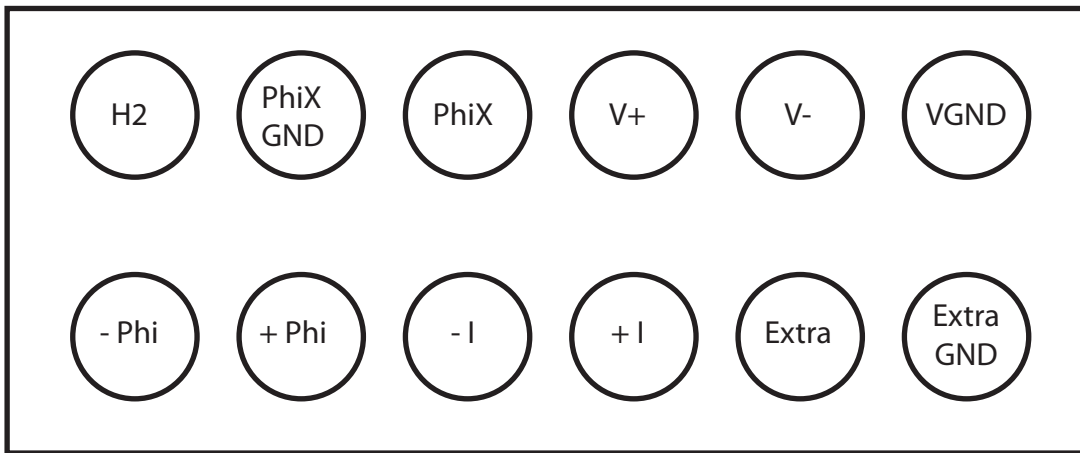

PTB SQUID plugs HD

Female

Male